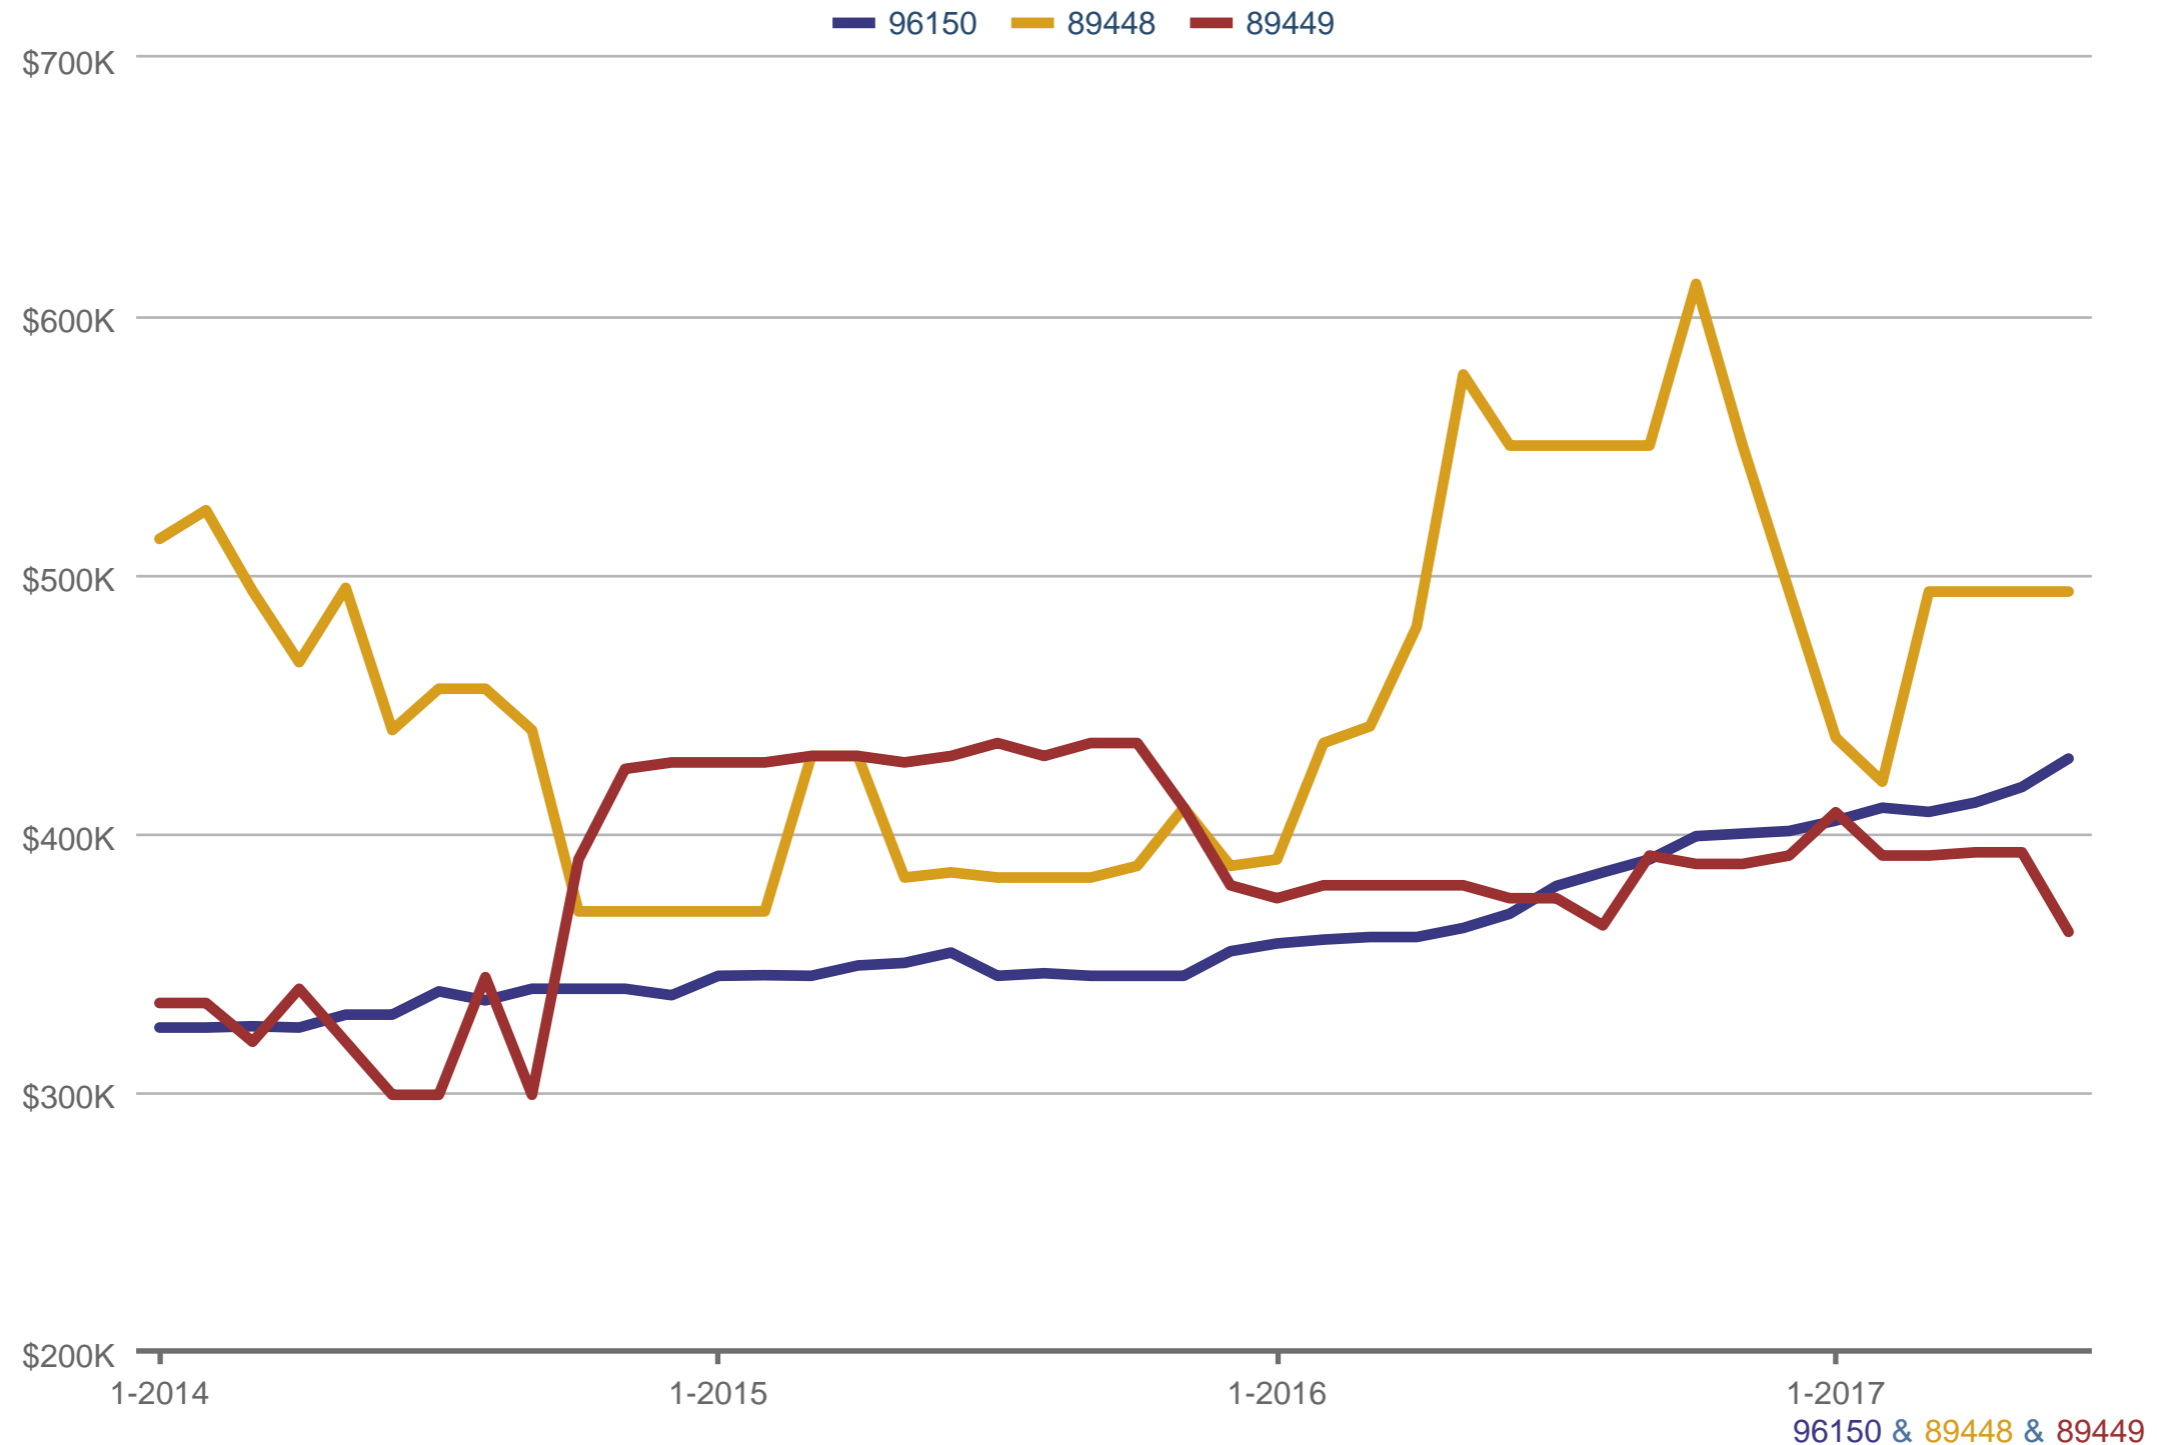

Daniel Spano (CAL BRE #01187931)

Sierra Sotheby's - Heavenly

Office: 530-541-2465

Cell: 530-318-1945

Dan@paradise-realestate.com

www.Paradise-RealEstate.com

Median Sales Price

Each data point is 12 months of activity. Data is from July 27, 2017.