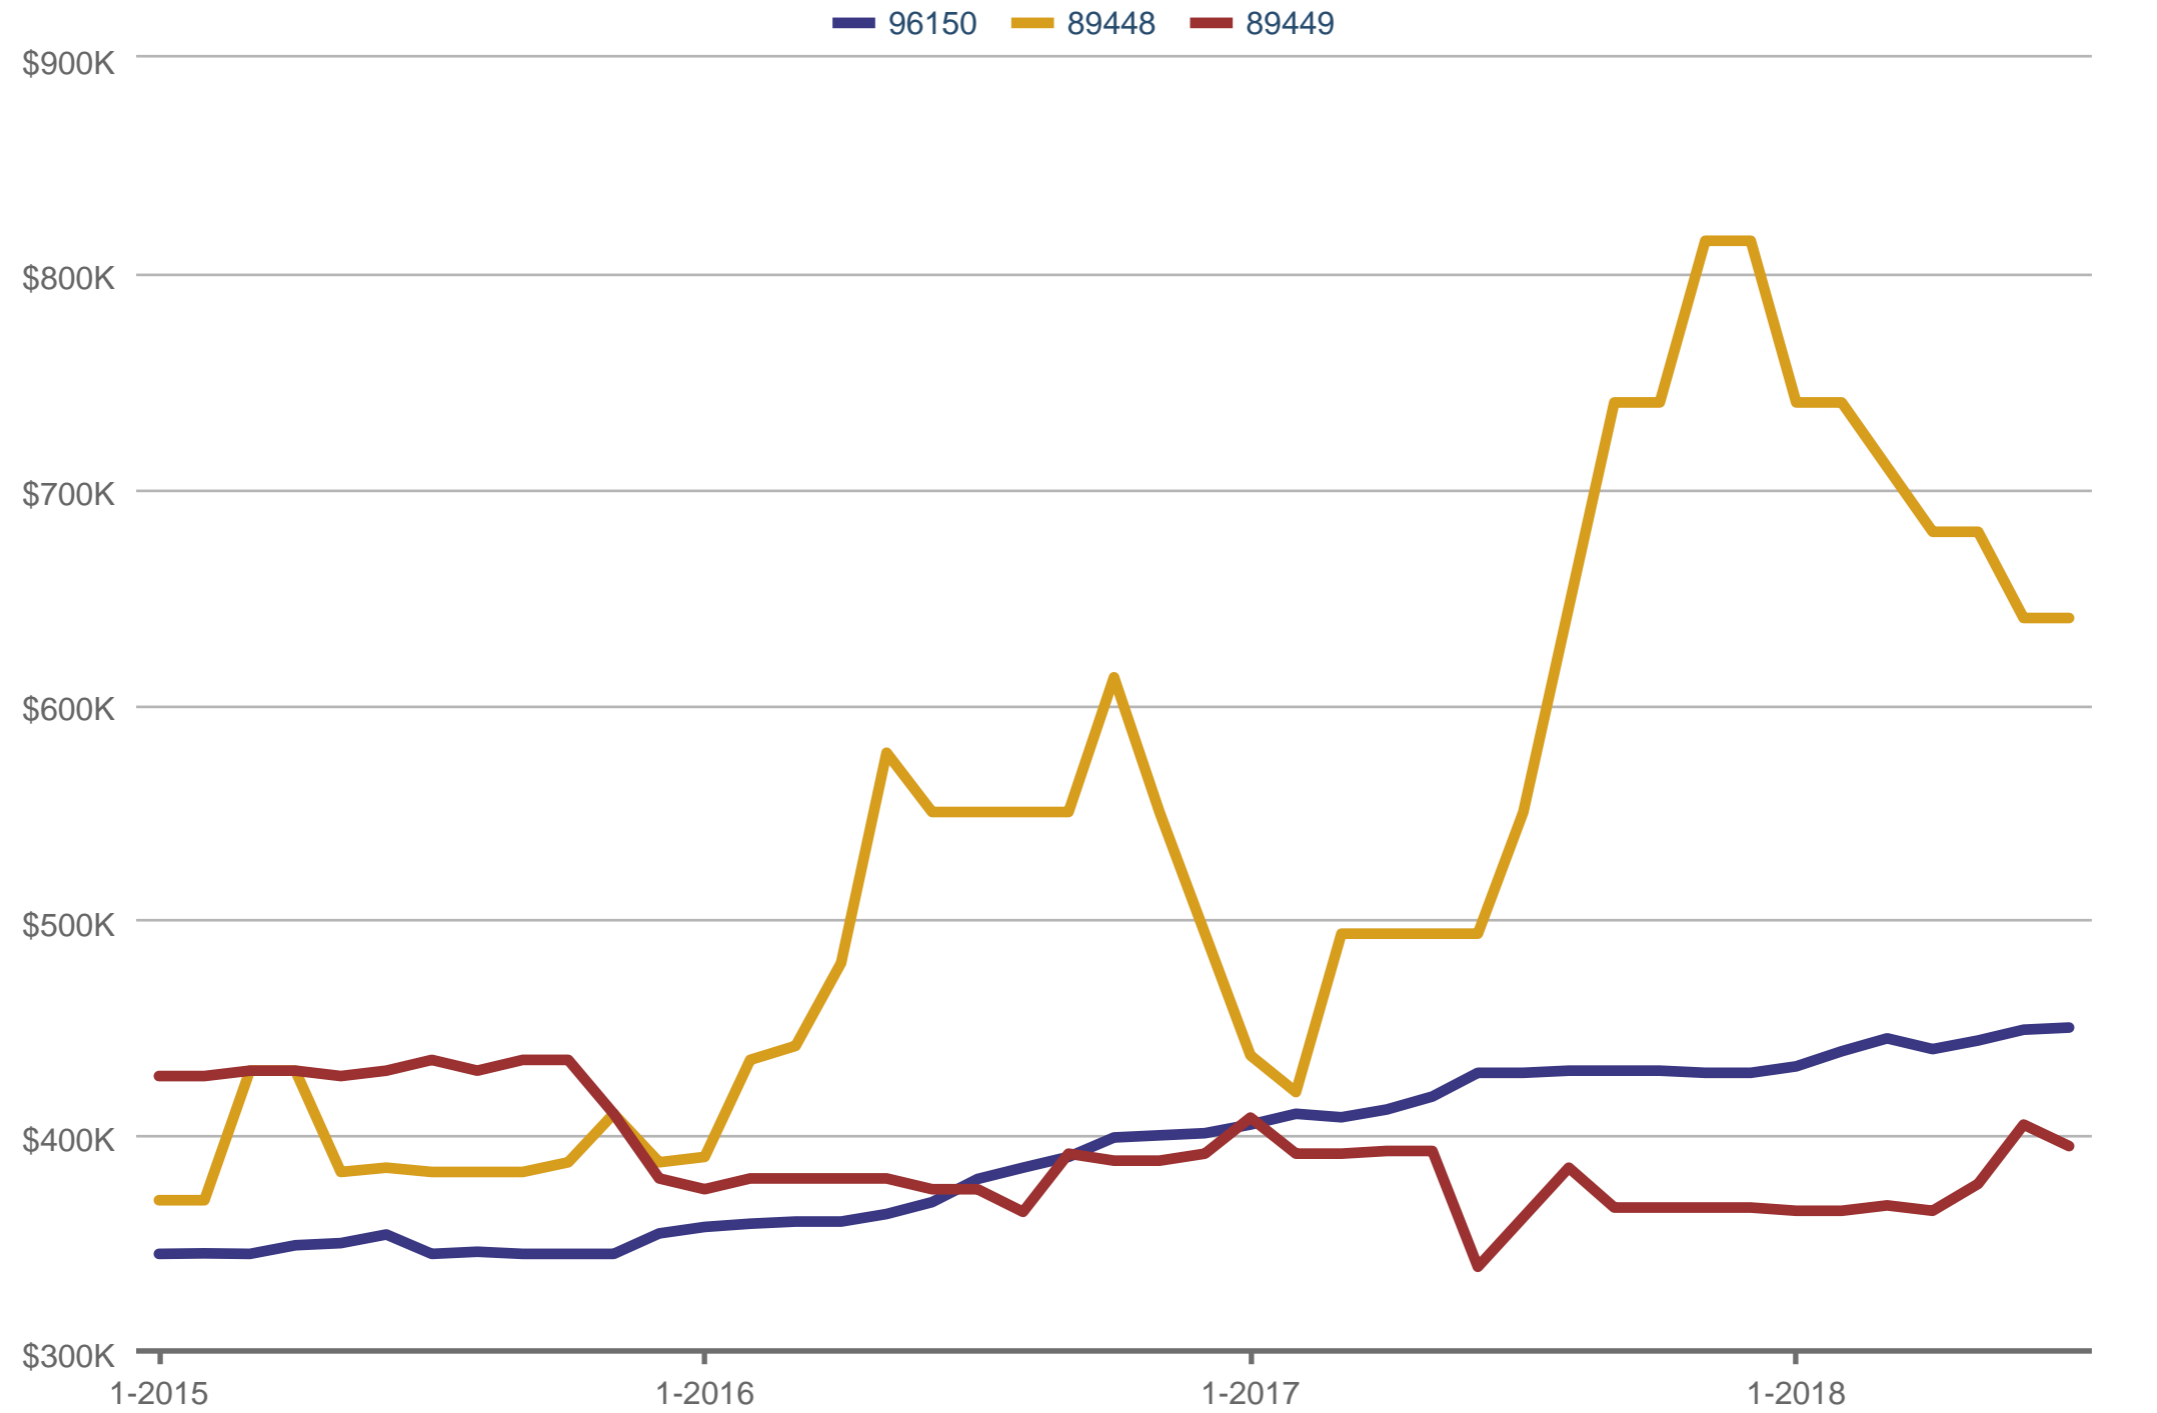

Daniel Spano (CAL BRE #01187931)

Sierra Sotheby's - Heavenly

Office: 530-541-2465

Cell: 530-318-1945

Dan@paradise-realestate.com

www.Paradise-RealEstate.com

Median Sales Price

96150 & 89448 & 89449

Each data point is 12 months of activity. Data is from August 17, 2018.

All data from the South Tahoe Association of REALTORS® MLS. Data deemed reliable but not guaranteed. InfoSparks © 2018 ShowingTime.