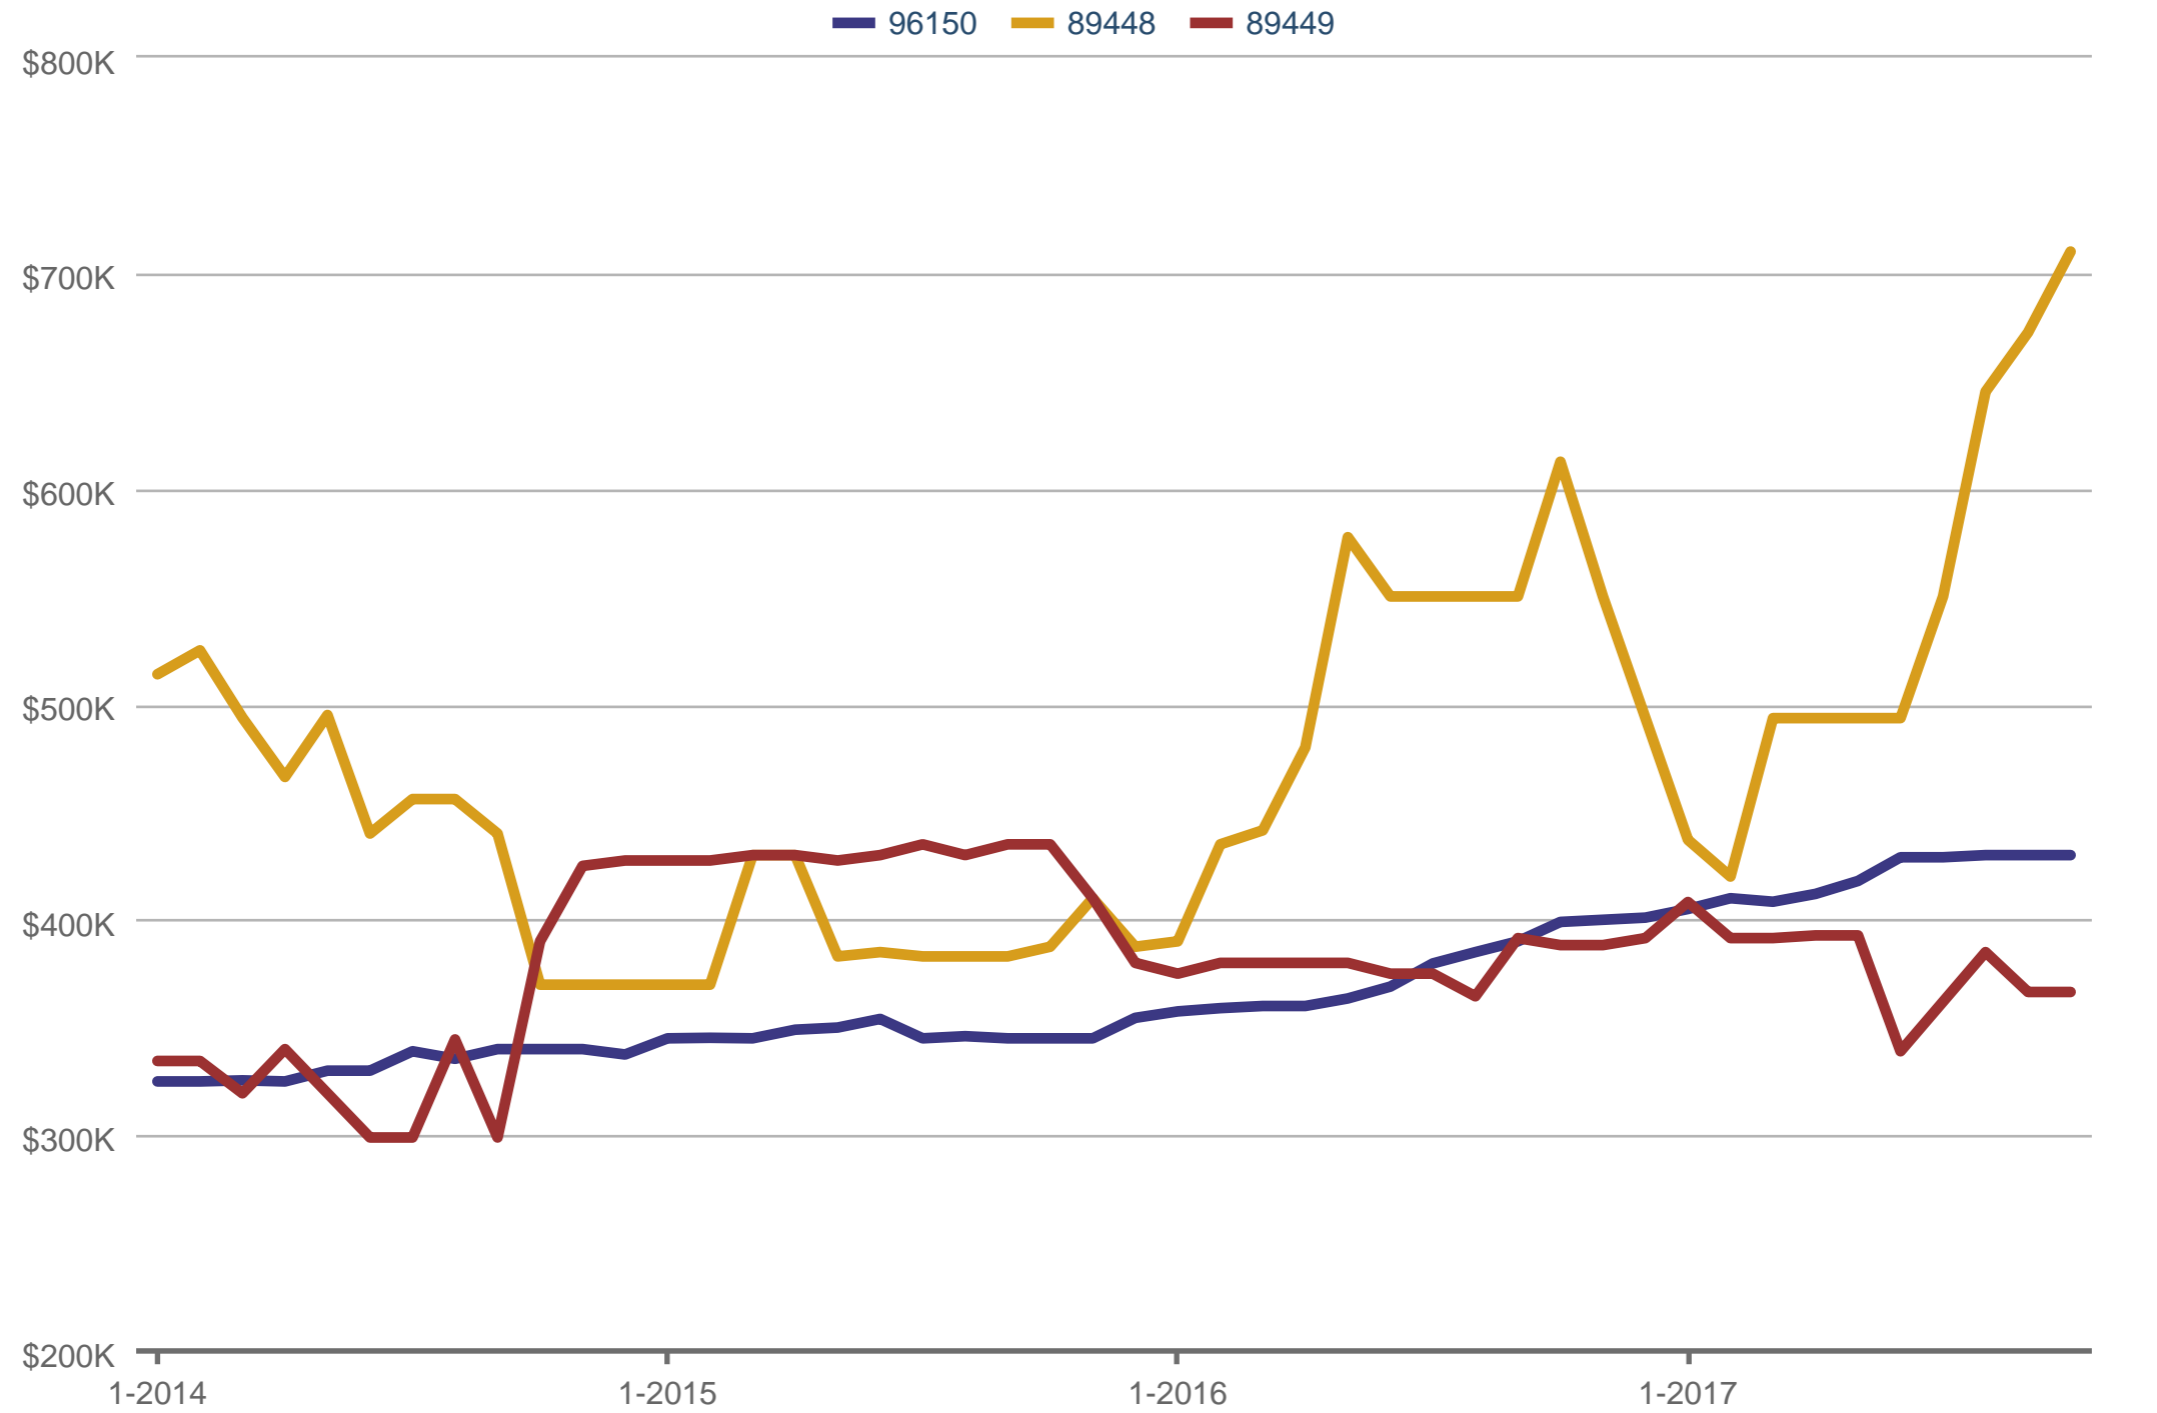

**Daniel Spano** (CAL BRE #01187931)

Sierra Sotheby's - Heavenly

Office: 530-541-2465

Cell: 530-318-1945

[Dan@paradise-realestate.com](mailto:Dan@paradise-realestate.com)

[www.Paradise-RealEstate.com](http://www.Paradise-RealEstate.com)

### Median Sales Price

96150 & 89448 & 89449

Each data point is 12 months of activity. Data is from November 24, 2017.

All data from the South Tahoe Association of REALTORS® MLS. Data deemed reliable but not guaranteed. InfoSparks © 2017 ShowingTime.