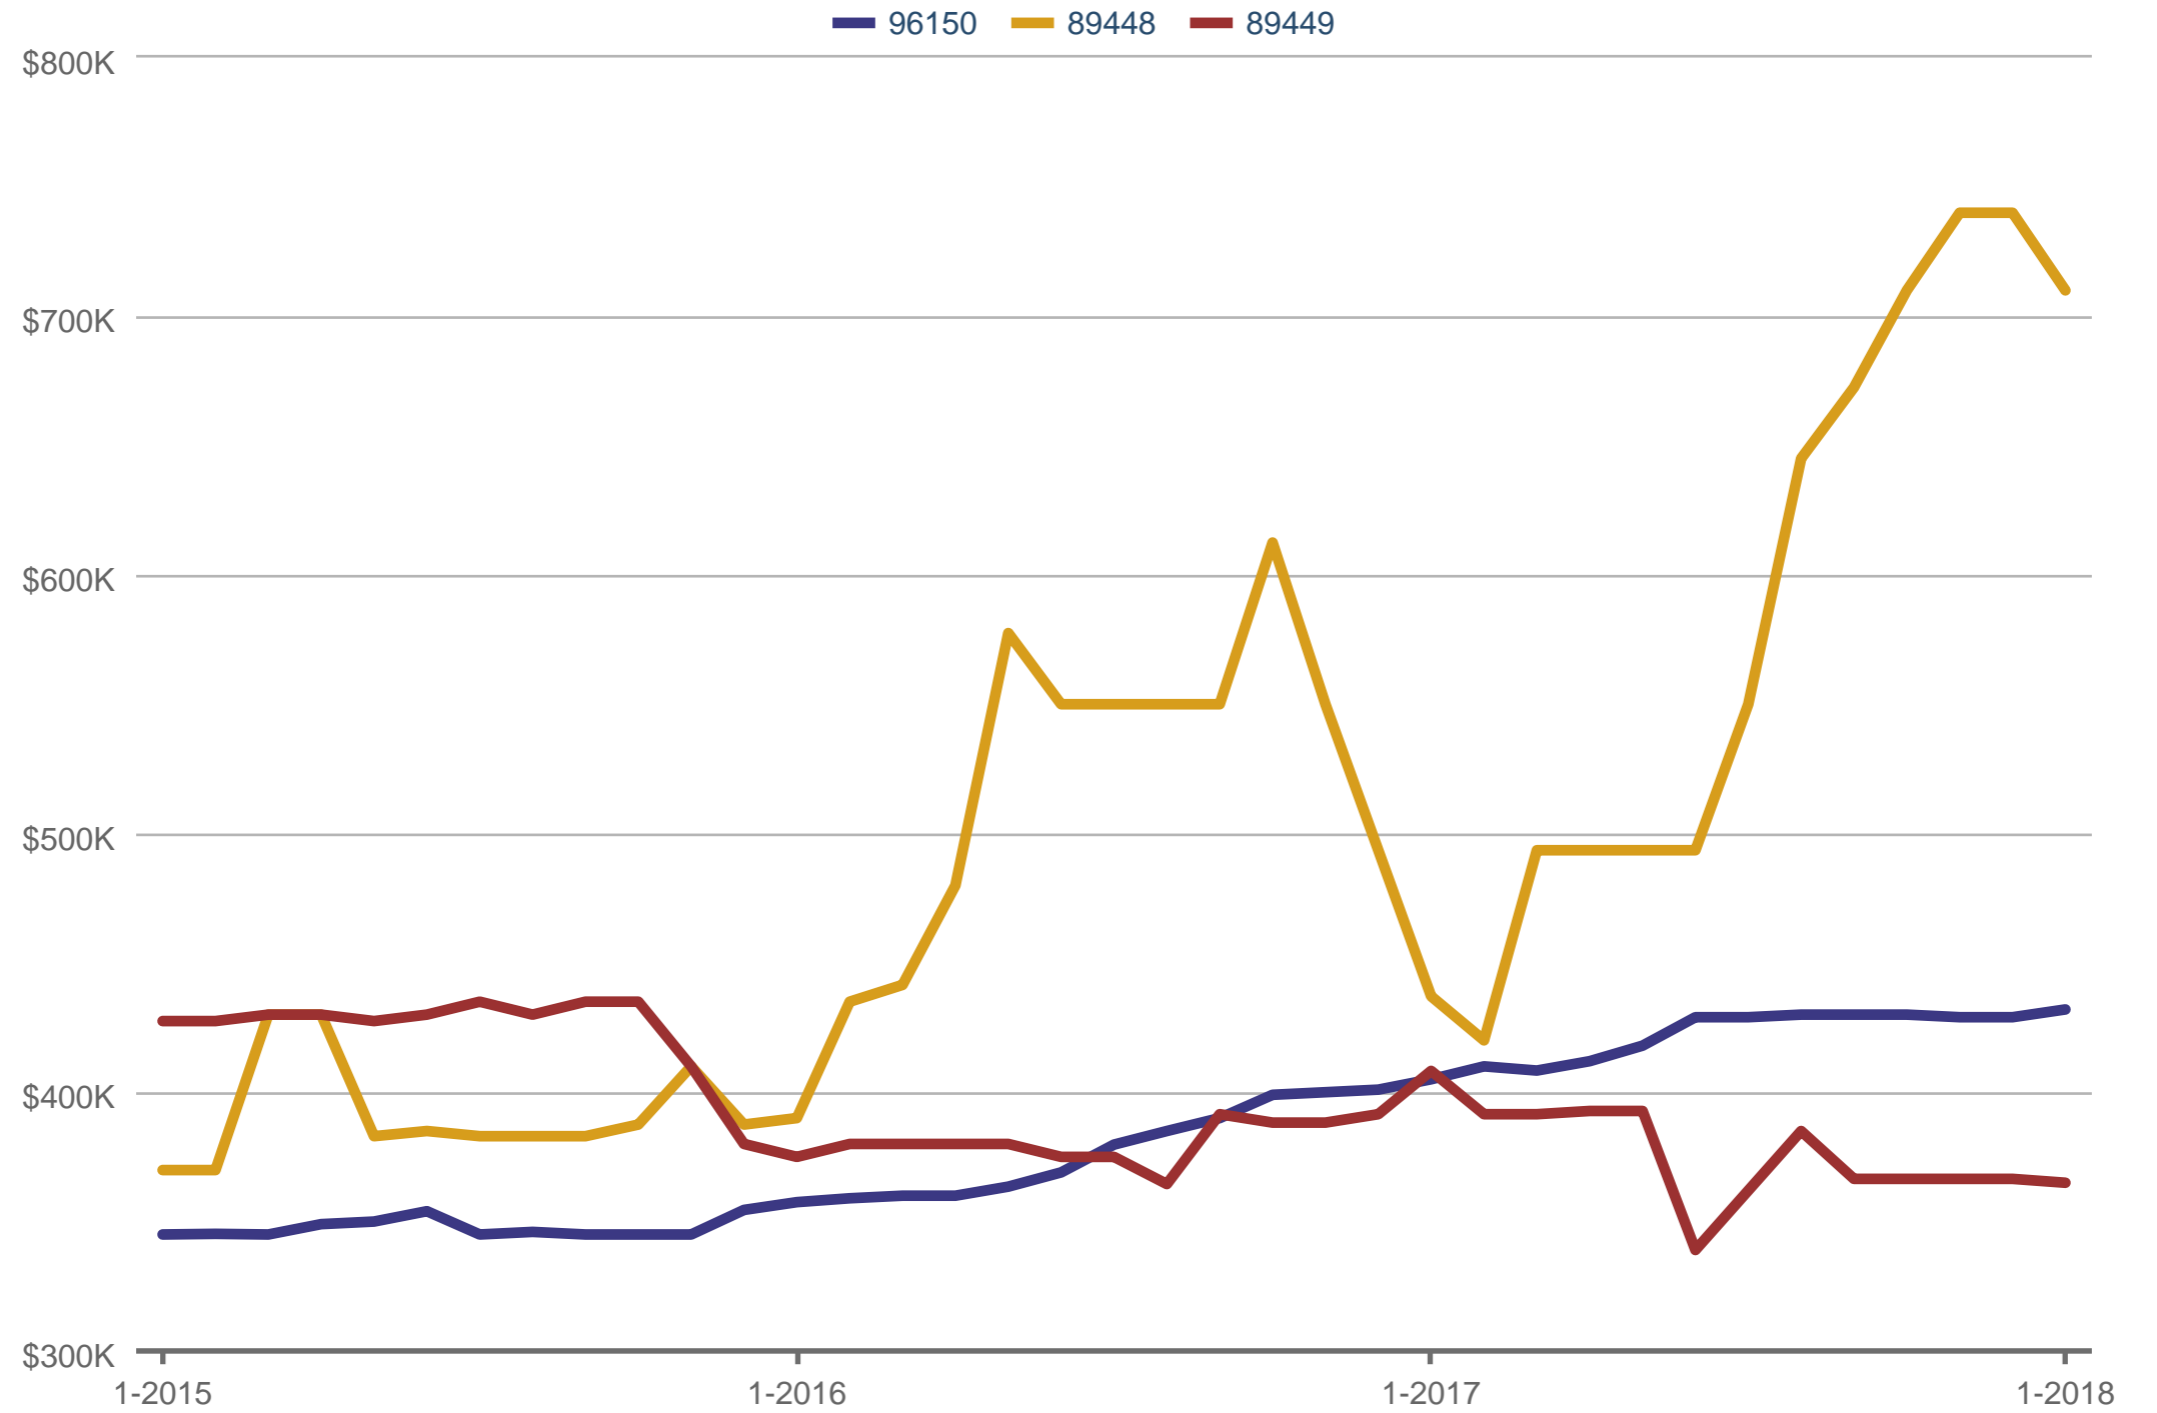

Daniel Spano (CAL BRE #01187931)

Sierra Sotheby's - Heavenly

Office: 530-541-2465

Cell: 530-318-1945

Dan@paradise-realestate.com

www.Paradise-RealEstate.com

Median Sales Price

96150 & 89448 & 89449

Each data point is 12 months of activity. Data is from February 18, 2018.

All data from the South Tahoe Association of REALTORS® MLS. Data deemed reliable but not guaranteed. InfoSparks © 2018 ShowingTime.