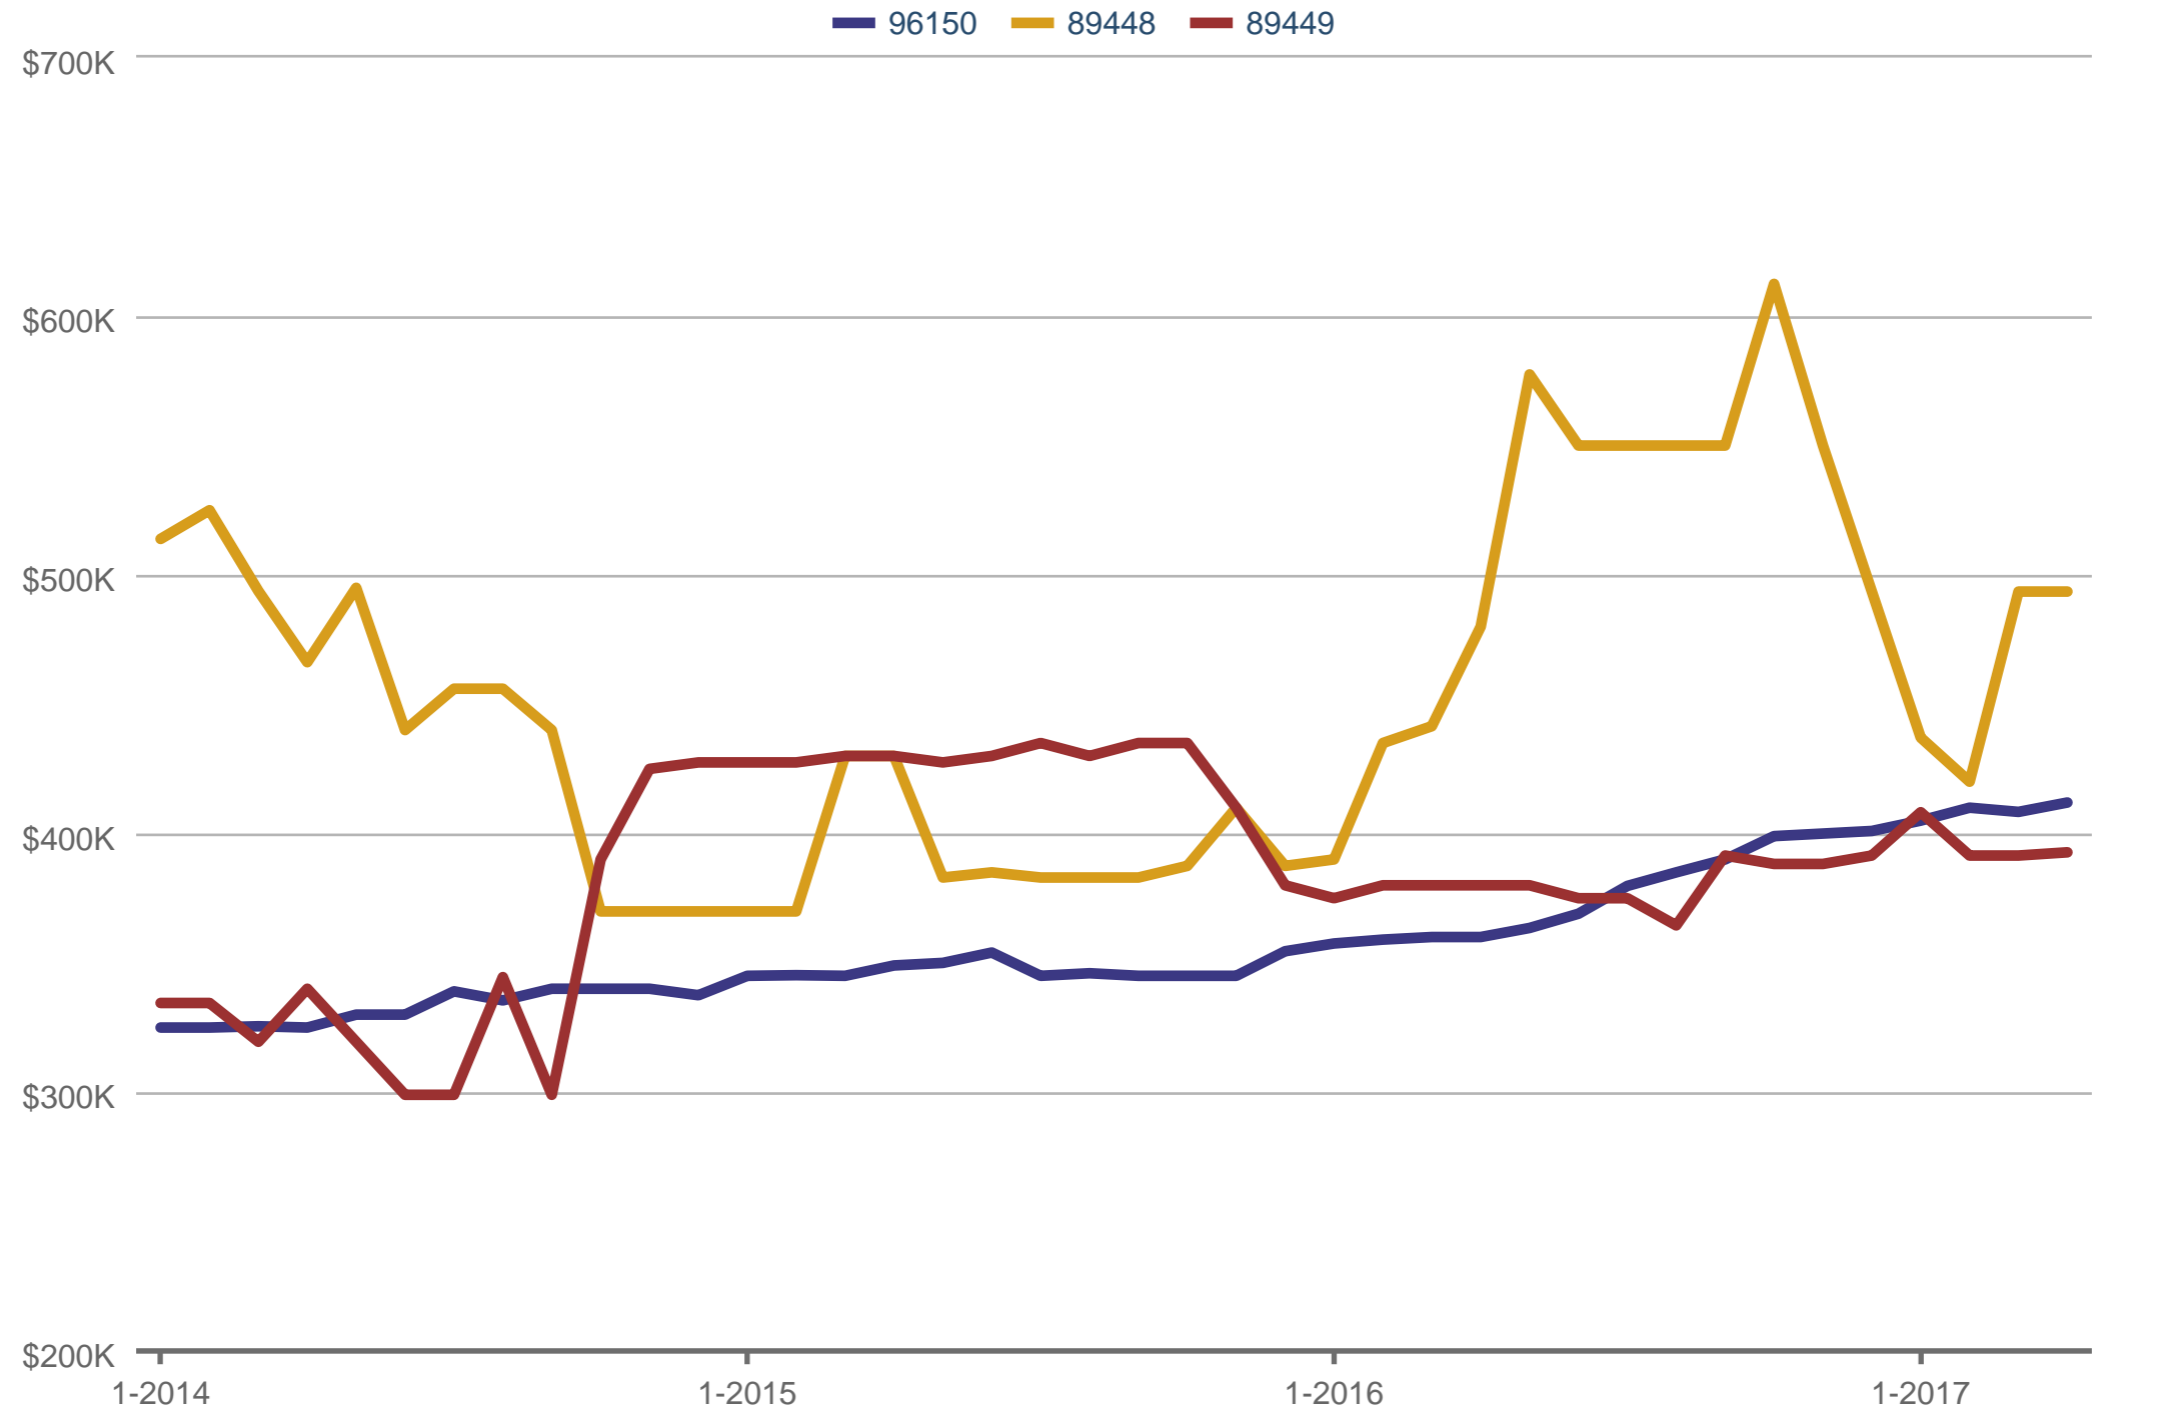

Daniel Spano (CAL BRE #01187931)

Sierra Sotheby's - Heavenly

Office: 5305412465

Cell: 5303181945

Dan@paradise-realestate.com

www.Paradise-RealEstate.com

Median Sales Price

96150 & 89448 & 89449

Each data point is 12 months of activity. Data is from May 26, 2017.

All data from the South Tahoe Association of REALTORS® MLS. Data deemed reliable but not guaranteed. InfoSparks © 2017 ShowingTime.