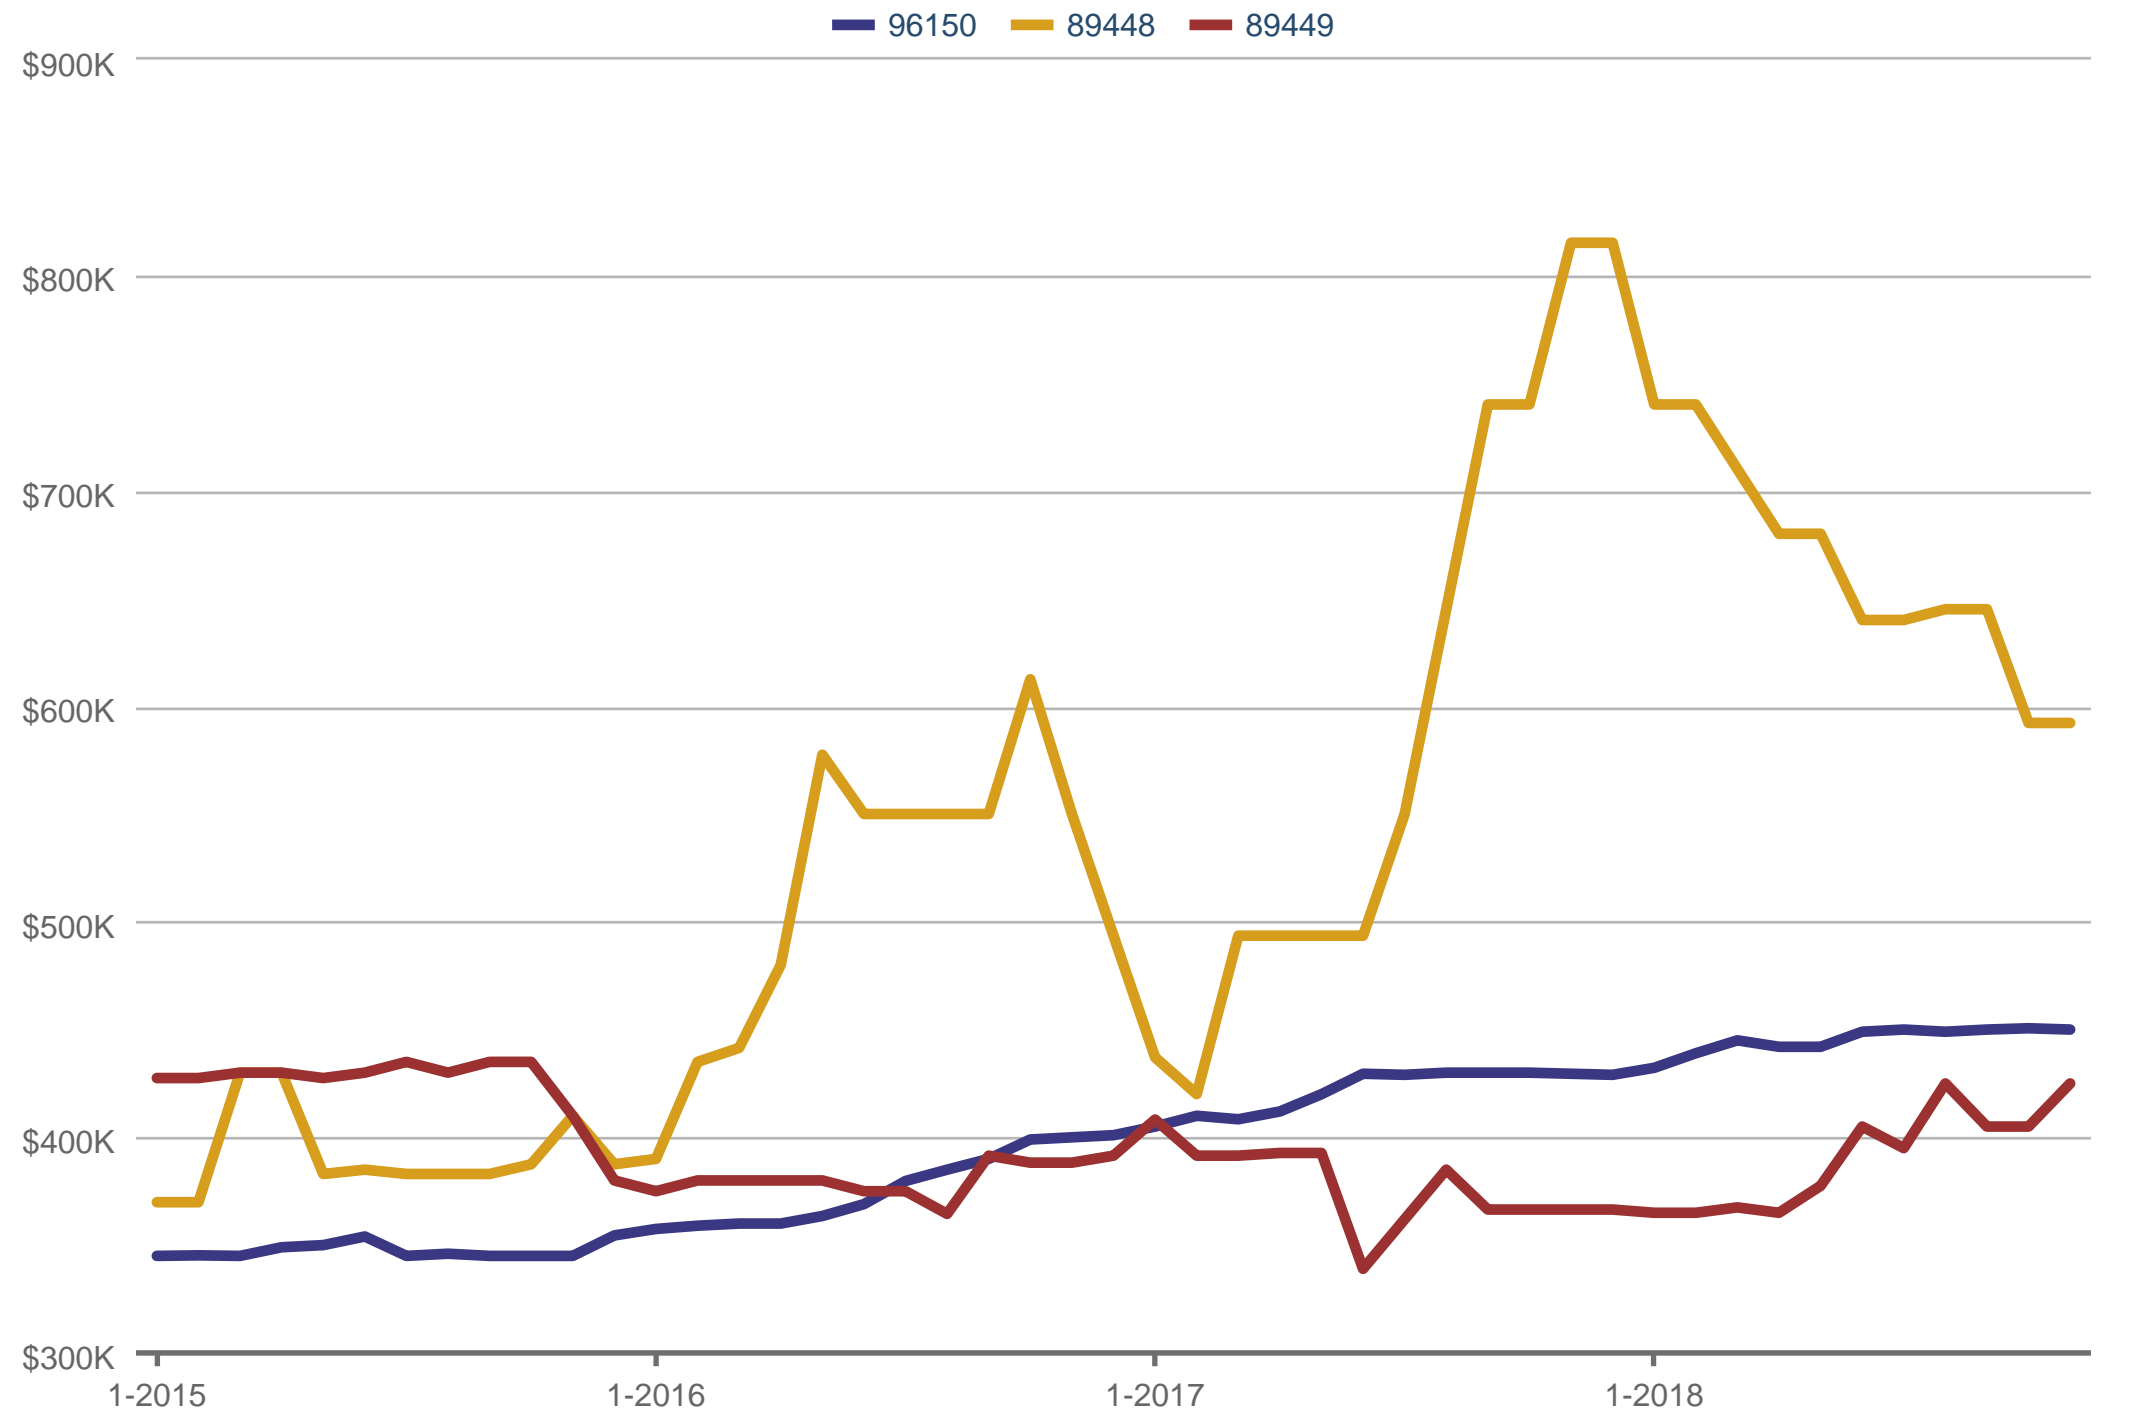

Daniel Spano (CAL BRE #01187931)

Sierra Sotheby's - Heavenly

Office: 530-541-2465

Cell: 530-318-1945

Dan@paradise-realestate.com

www.Paradise-RealEstate.com

Median Sales Price

96150 & 89448 & 89449

Each data point is 12 months of activity. Data is from December 13, 2018.

All data from the South Tahoe Association of REALTORS® MLS. Data deemed reliable but not guaranteed. InfoSparks © 2018 ShowingTime.