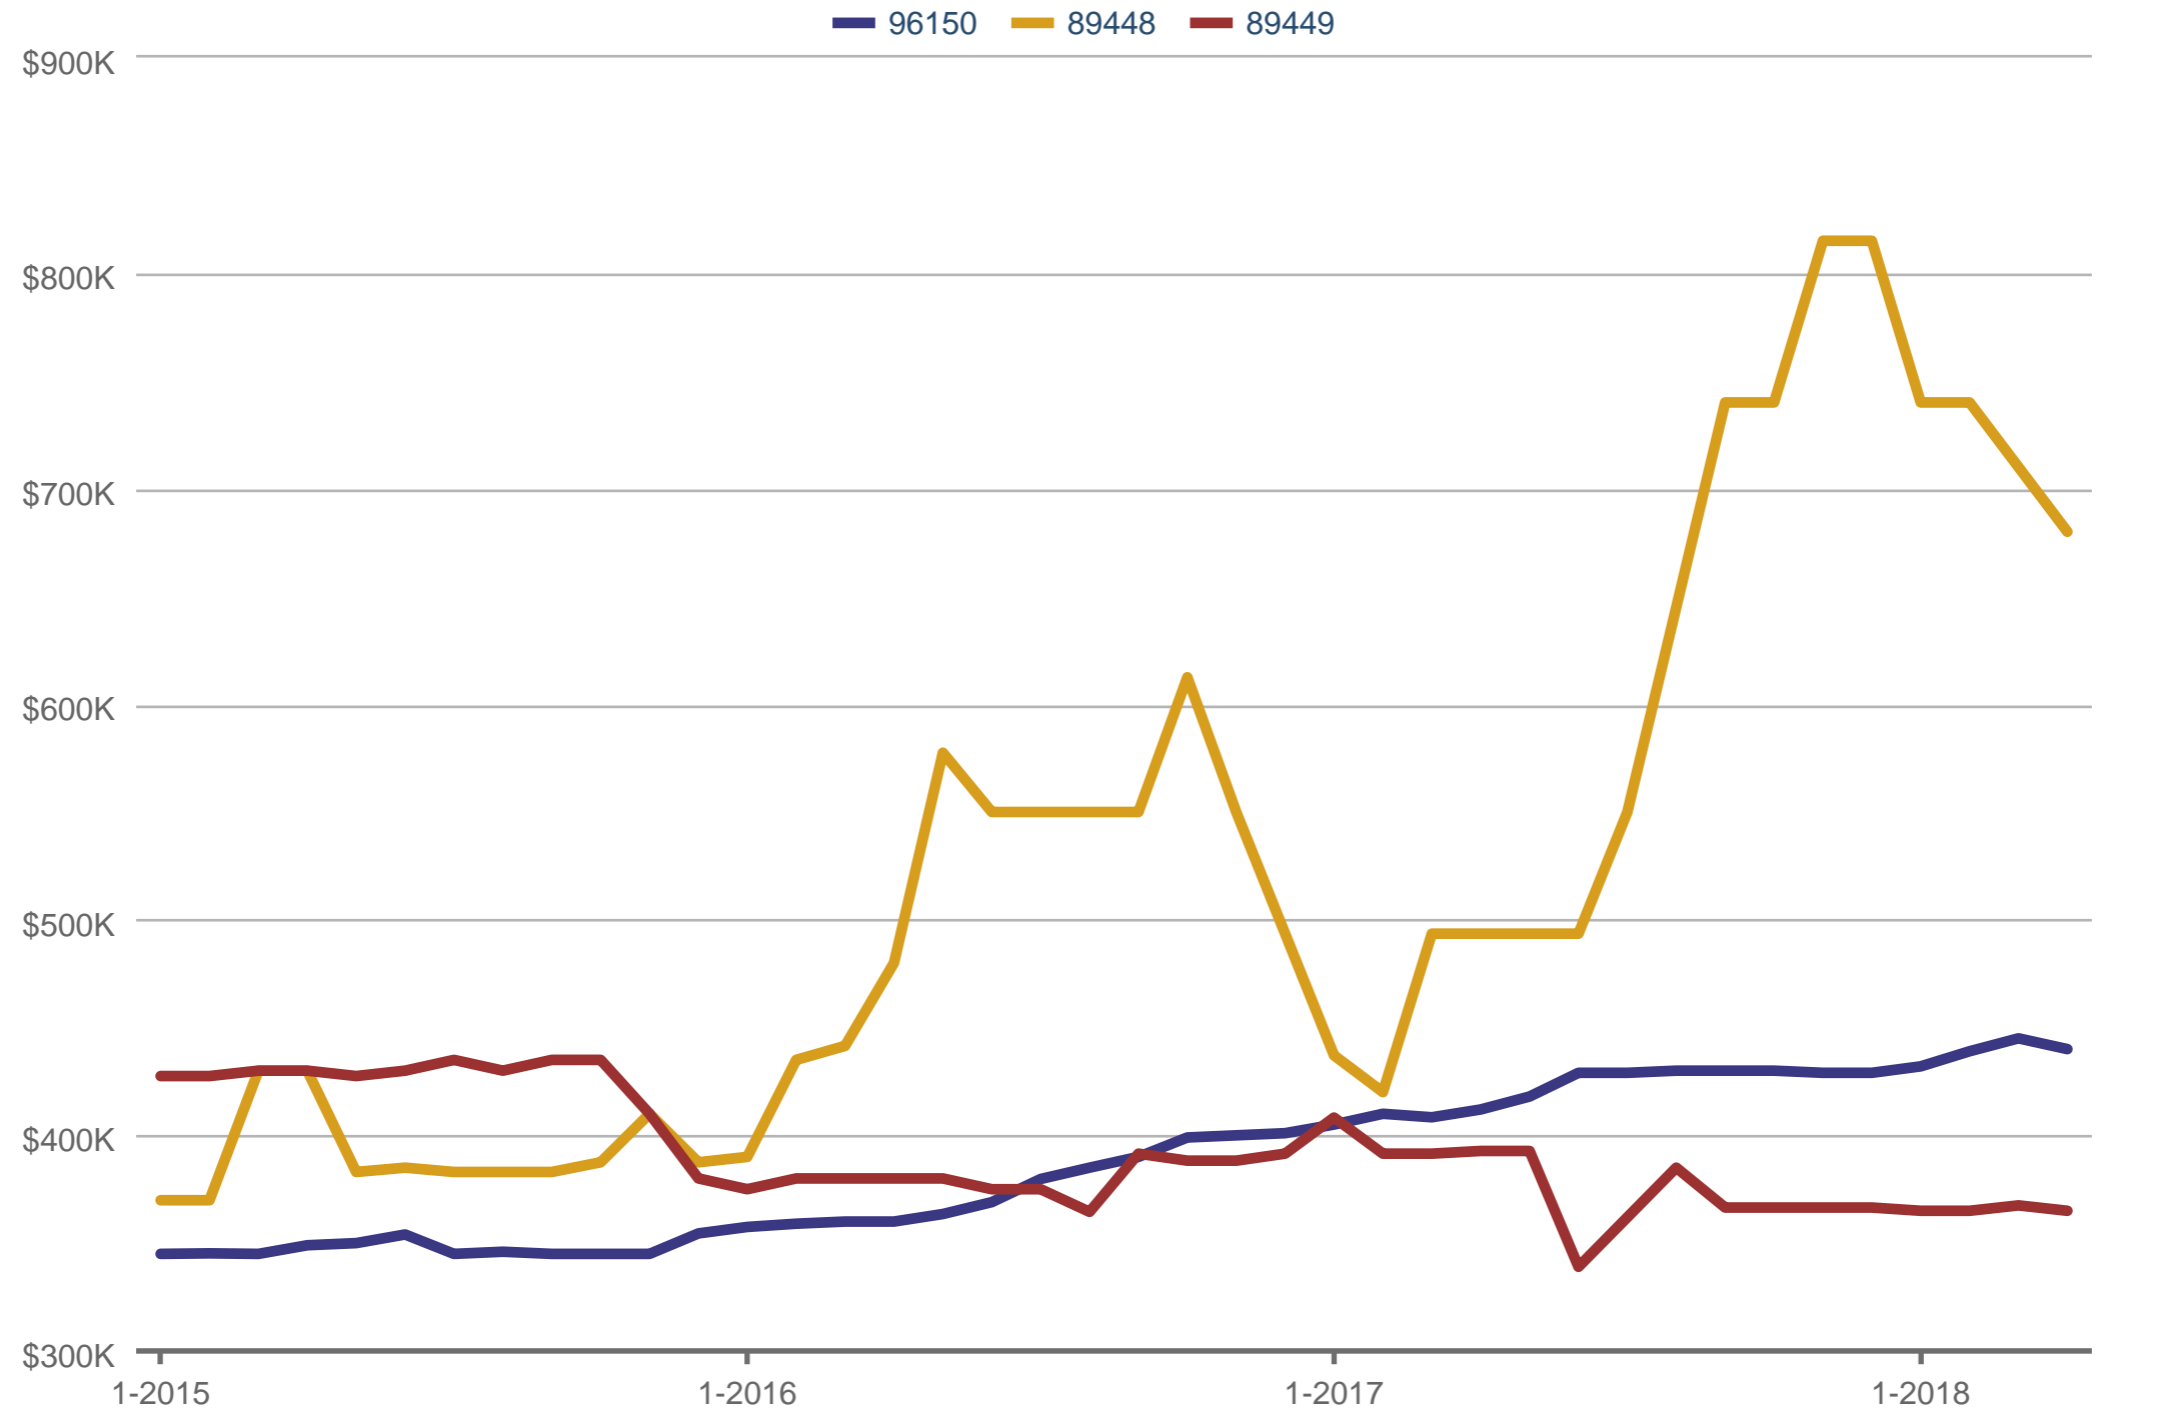

Daniel Spano (CAL BRE #01187931)

Sierra Sotheby's - Heavenly

Office: 530-541-2465

Cell: 530-318-1945

Dan@paradise-realestate.com

www.Paradise-RealEstate.com

Median Sales Price

96150 & 89448 & 89449

Each data point is 12 months of activity. Data is from May 26, 2018.

All data from the South Tahoe Association of REALTORS® MLS. Data deemed reliable but not guaranteed. InfoSparks © 2018 ShowingTime.