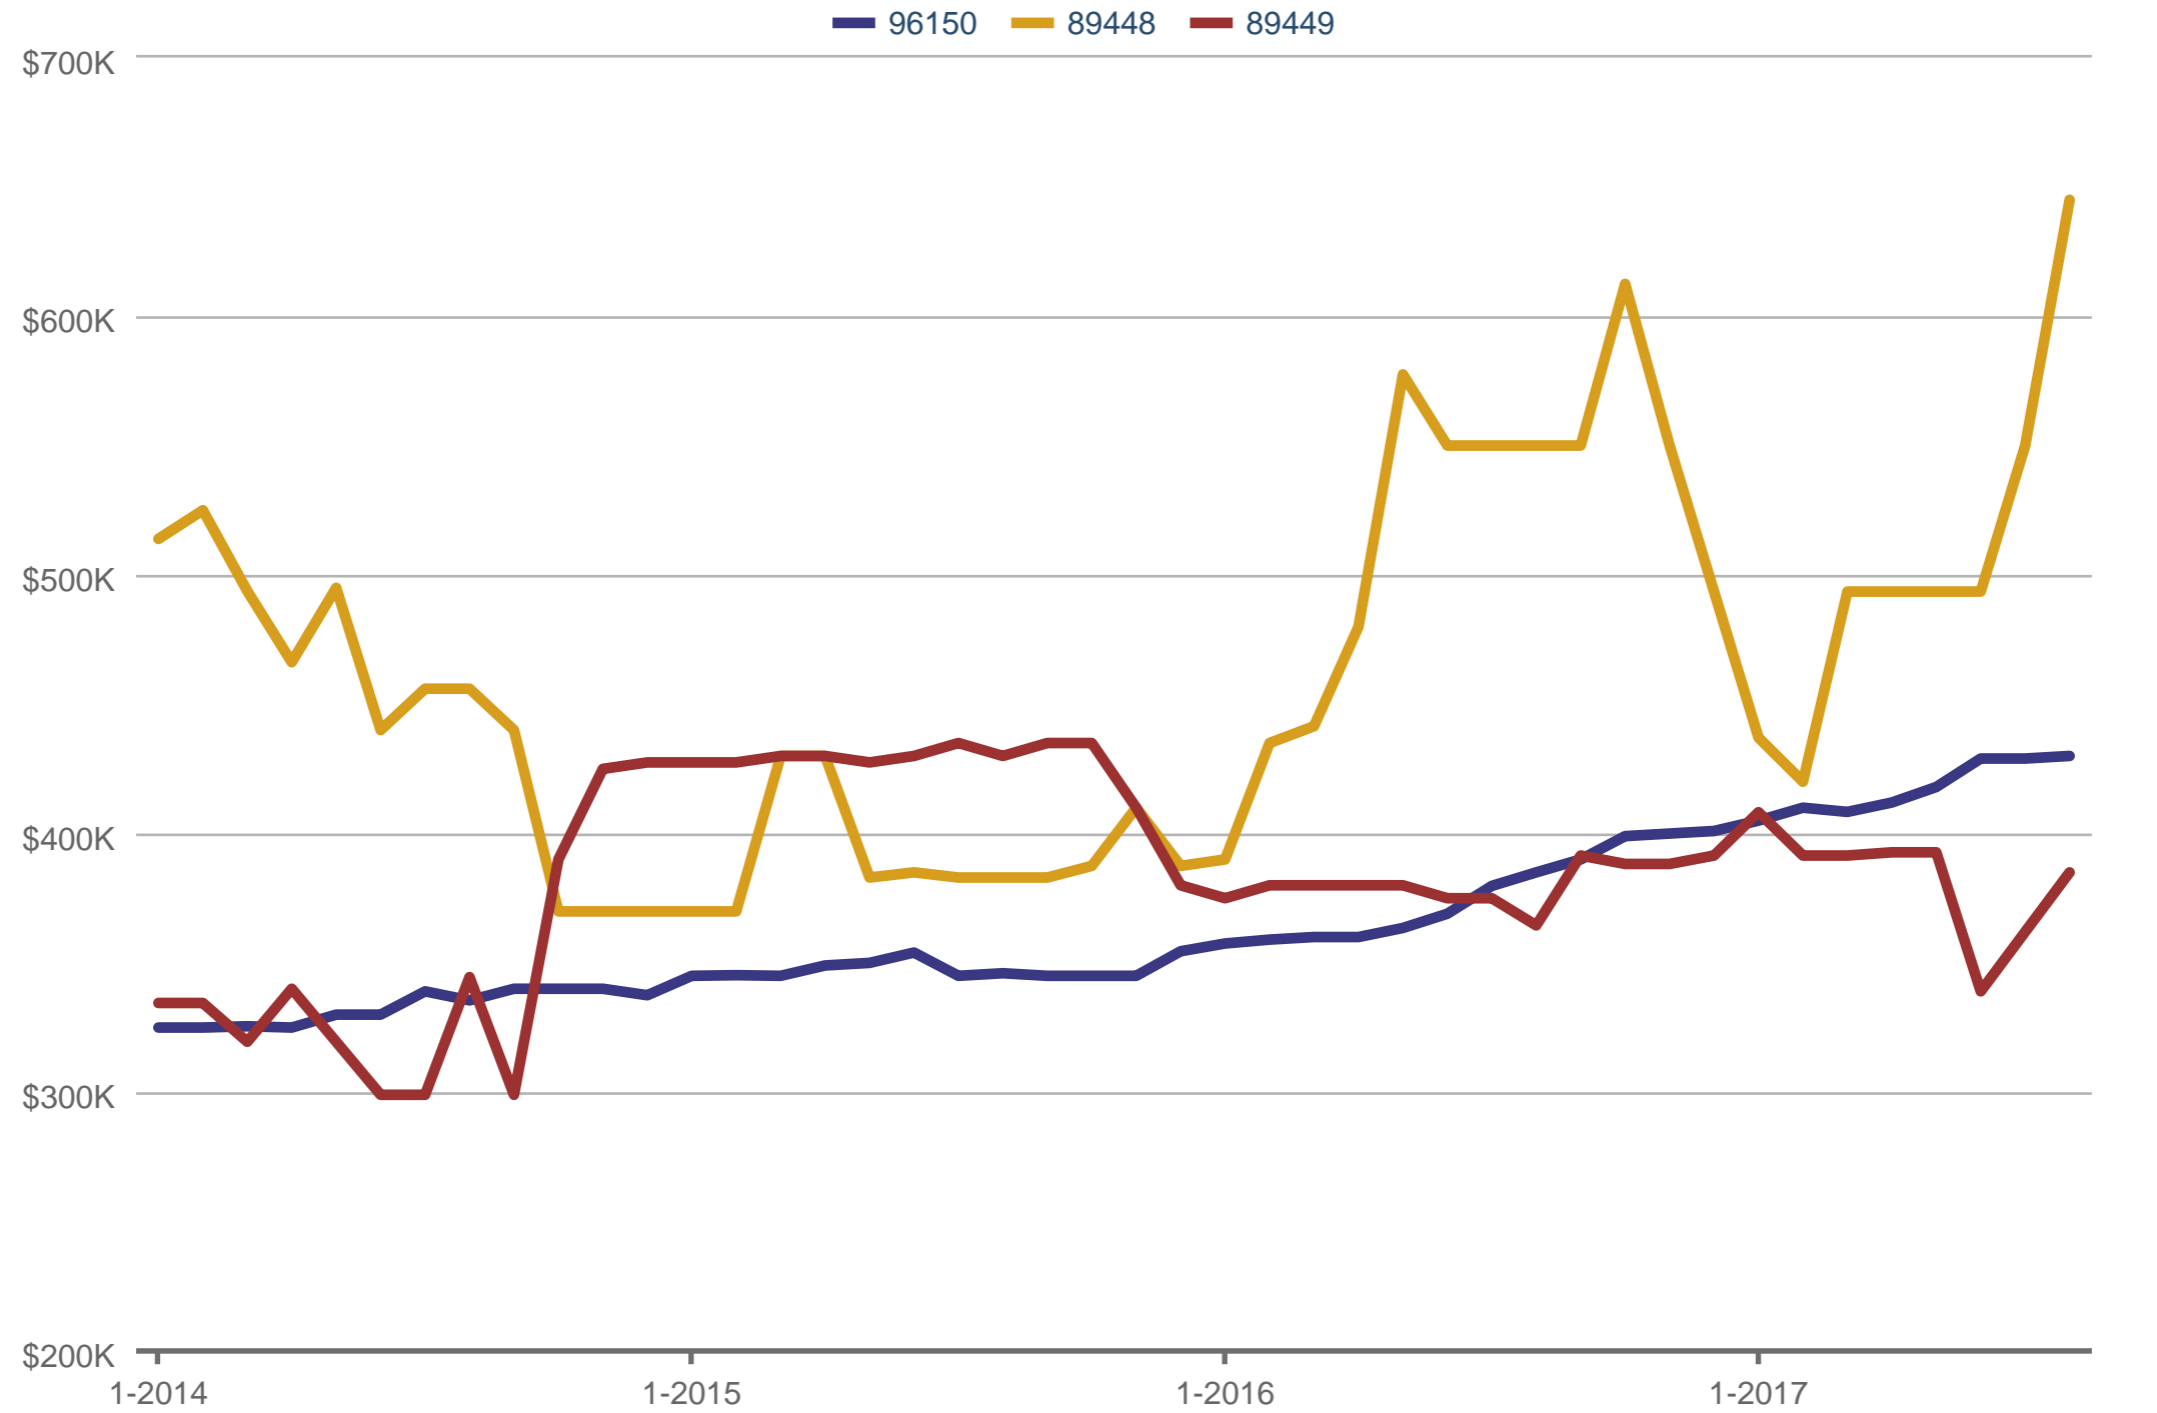

**Daniel Spano** (CAL BRE #01187931)

Sierra Sotheby's - Heavenly

Office: 530-541-2465

Cell: 530-318-1945

[Dan@paradise-realestate.com](mailto:Dan@paradise-realestate.com)

[www.Paradise-RealEstate.com](http://www.Paradise-RealEstate.com)

### Median Sales Price

96150 & 89448 & 89449

Each data point is 12 months of activity. Data is from September 24, 2017.

All data from the South Tahoe Association of REALTORS® MLS. Data deemed reliable but not guaranteed. InfoSparks © 2017 ShowingTime.